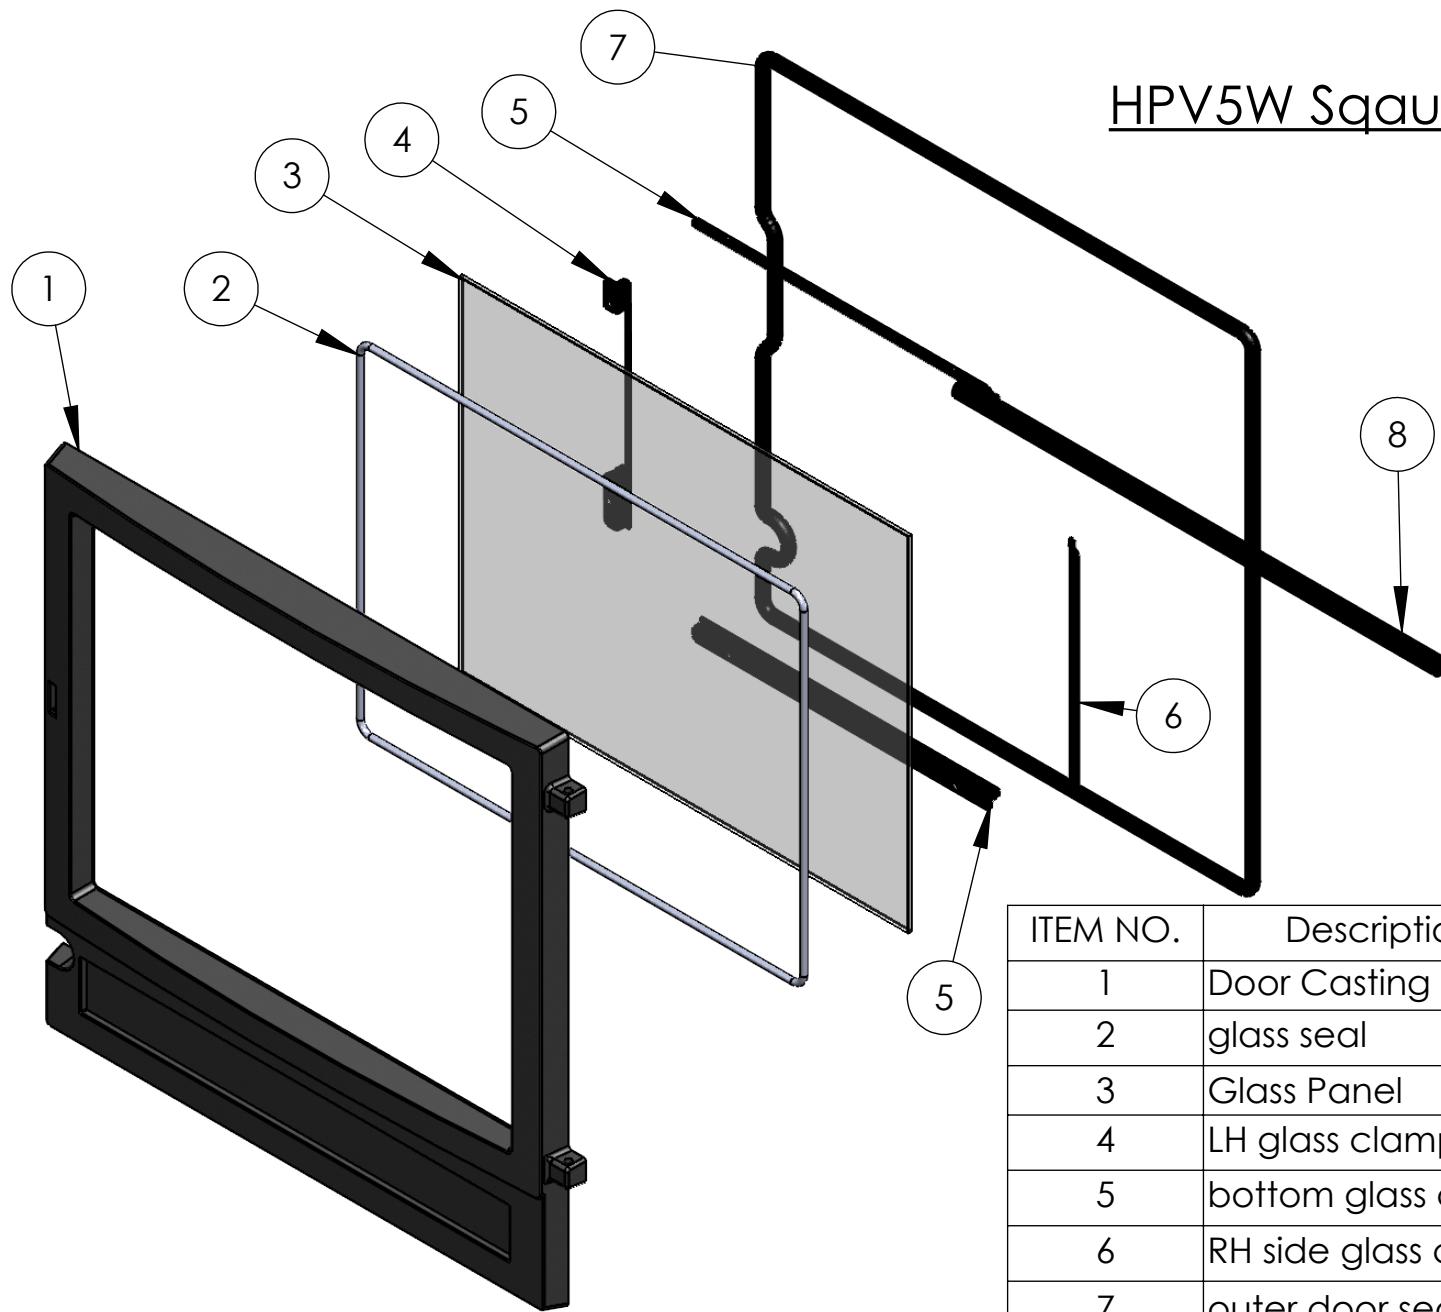

ITEM NO.	Description	Part Number	QTY.
1	Wide Door Casting	PSP-0139	1
2	glass seal	PSP-0201	1
3	Glass Panel	PSP-0145	1
4	LH glass clamp	PSP-0148	1
5	bottom glass clamp	PSP-0147	1
6	RH side glass clamp	PSP-0149	1
7	top glass clamp	PSP-0146	1
8	outer door seal	9115	1
9	centre door seal	9612	1
10	WT1007 Woodtec Latch Pivot Assembly	PSP-0140	1
11	Handle	PSP-0141	1

HPV5W curved Door Assembly

HPV5W Square door assembly

ITEM NO.	Description	Part Number	QTY.
1	Door Casting	PSP-0138	1
2	glass seal	PSP-0201	1
3	Glass Panel	PSP-0144	1
4	LH glass clamp	PSP-0148	1
5	bottom glass clamp	PSP-0147	2
6	RH side glass clamp	PSP-0149	1
7	outer door seal	9115	1
8	centre door seal	9612	1
9	Latch Pivot Assembly	PSP-0140	1
10	handle	PSP-0141	1